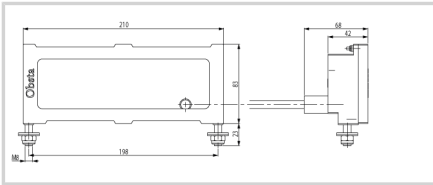

## Spare part for led lights

- ICAO dual color projector provided with molded cable for OBSTA power supply
- Option **length of cable : 20 meters**

Mechanical Characteristics	
Wiring	On stripped wires
Weight	1.2 kg