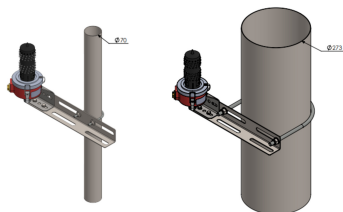

Spare part for led lights

Square + U-bolt to fix on a tube

- a low intensity NAVILITE with holder P/N 113920
- or a low intensity NAVILITE with red base P/N 113928
- or a photocell with holder P/N 113927
- or a junction box P/N 113948

This kit includes bolts and washers for the U-bolt only

Mechanical Characteristics	
Diameter of the tube	139mm
Weight	1.7 kg