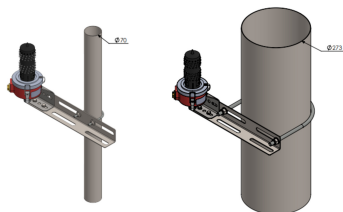

Spare part for led lights

Square + U-bolt to fix on a tube

- a low intensity NAVILITE with holder P/N 113920
- or a low intensity NAVILITE with red base P/N 113928
- or a photocell with holder P/N 113927
- or a junction box P/N 113948

This kit includes bolts and washers for the U-bolt only

| Mechanical Characteristics | |
|----------------------------|--------|
| Diameter of the tube | 139mm |
| Weight | 1.7 kg |