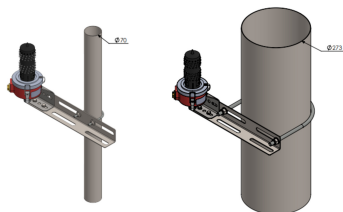

Spare part for led lights

Square + U-bolt to fix on a tube

- a low intensity NAVILITE with holder P/N 113920
- or a low intensity NAVILITE with red base P/N 113928
- or a photocell with holder P/N 113927
- or a junction box P/N 113948

This kit includes bolts and washers for the U-bolt only

Mechanical Characteristics	
Diameter of the tube	194mm
Weight	1.7 kg