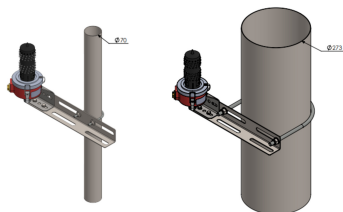

Spare part for led lights

Square + U-bolt to fix on a tube

- a low intensity NAVILITE with holder P/N 113920
- or a low intensity NAVILITE with red base P/N 113928
- or a photocell with holder P/N 113927
- or a junction box P/N 113948

This kit includes bolts and washers for the U-bolt only

Mechanical Characteristics	
Diameter of the tube	244mm
Weight	1.7 kg