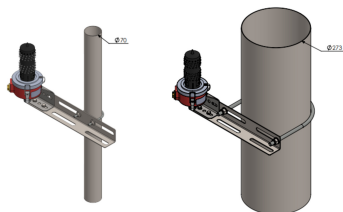

Spare part for led lights

Square + U-bolt to fix on a tube

- a low intensity NAVILITE with holder P/N 113920
- or a low intensity NAVILITE with red base P/N 113928
- or a photocell with holder P/N 113927
- or a junction box P/N 113948

This kit includes bolts and washers for the U-bolt only

| Mechanical Characteristics | |
|----------------------------|--------|
| Diameter of the tube | 244mm |
| Weight | 1.7 kg |