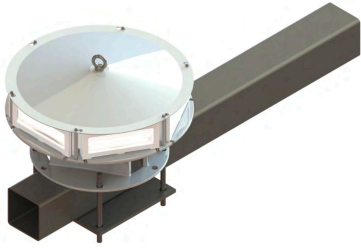

Holder for OFI360

OFI360 bracket for horizontal bracket

Mechanical Characteristics

Weight	2 kg
--------	------