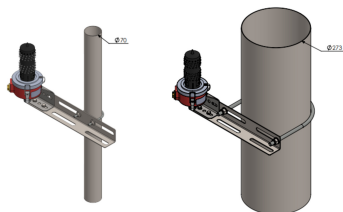

### *Spare part for led lights*

Square + U-bolt to fix on a tube

- a low intensity NAVILITE with holder P/N 113920
- or a low intensity NAVILITE with red base P/N 113928
- or a photocell with holder P/N 113927
- or a junction box P/N 113948

This kit includes bolts and washers for the U-bolt only

Mechanical Characteristics	
Diameter of the tube	168mm
Weight	4.2 kg