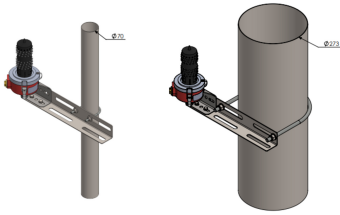

Spare part for led lights

Square + U-bolt to fix on a tube

- a low intensity NAVILITE with holder P/N 113920
- or a low intensity NAVILITE with red base P/N 113928
- or a photocell with holder P/N 113927
- or a junction box P/N 113948

This kit includes bolts and washers for the U-bolt only

Mechanical Characteristics	
Diameter of the tube	168mm
Weight	4.2 kg