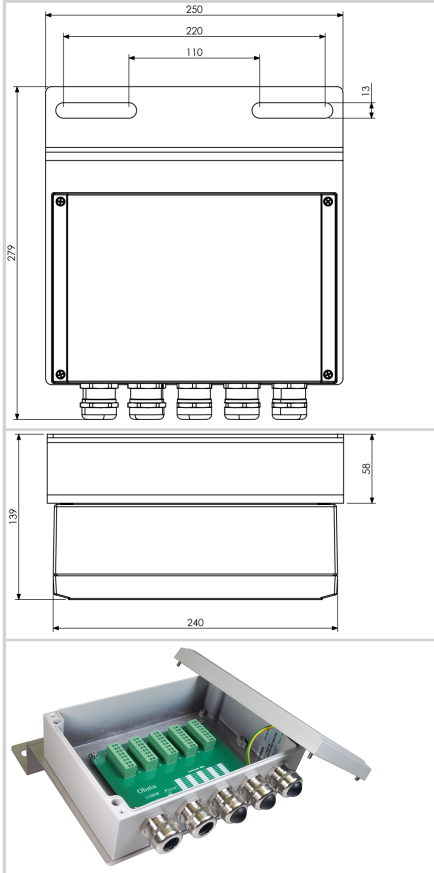

Junction box fully wired for 5 cables each with 8 wires max

- 5 x 8 terminal connections

Mechanical Characteristics	
IP degree	IP66
Dimensions	240 x 160 x 85 mm
Weight	300g
Cable entry diameter	10-16mm
Wire cross section	from 1 to 2,5 mm ² (long terminal)