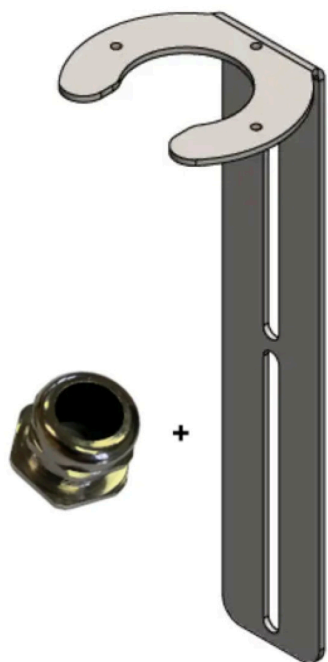

STI-ADAPTATOR [P/N: 113789-STI-FAA]

Support for one NAVILITE L-810 P/N113969, 113965 or 113969IR and cable gland

- Stainless bracket with a thickness of 3mm provided with screws to fix it on the red base of the light
- This bracket allows to fix the light to any vertical or horizontal support or in replacement of an old OBSTA STI or HI STI

Mechanical Characteristics

Weight	0.77 Kg
--------	---------