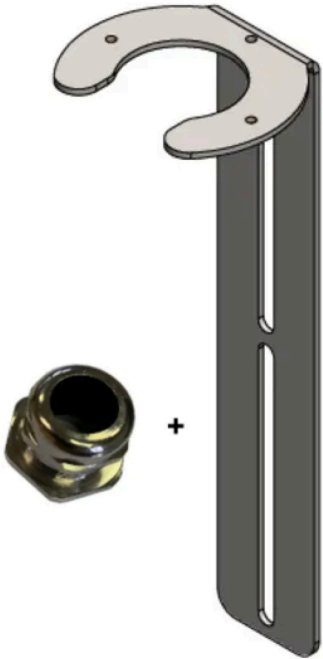

STI-ADAPTATOR [P/N: 113789-STI-FAA]

Support for one NAVILITE L-810 P/N113969, 113965 or 113969IR and cable gland

- Stainless bracket with a thickness of 3mm provided with screws to fix it on the red base of the light
- This bracket allows to fix the light to any vertical or horizontal support or in replacement of an old OBSTA STI or HI STI

Mechanical Characteristics

Weight

0.77 Kg