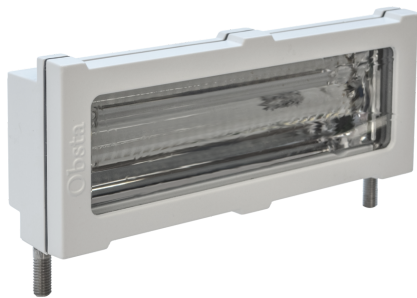

PROJECTOR-RW-4 [P/N: 113761-4]

Spare part for led lights

➤ ICAO dual color projector provided with molded cable for OBSTA power supply

Option length of cable : 4 meters

Mechanical Characteristics

Wiring	On stripped wires
Weight	1.2 kg