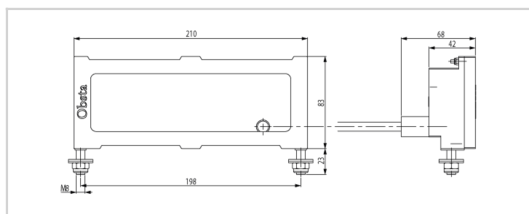

PROJECTOR-RW-4 [P/N: 113761-4]

Spare part for led lights

➤ ICAO dual color projector provided with molded cable for OBSTA power supply

Option length of cable : 4 meters

Mechanical Characteristics

Wiring	On stripped wires
Weight	1.2 kg