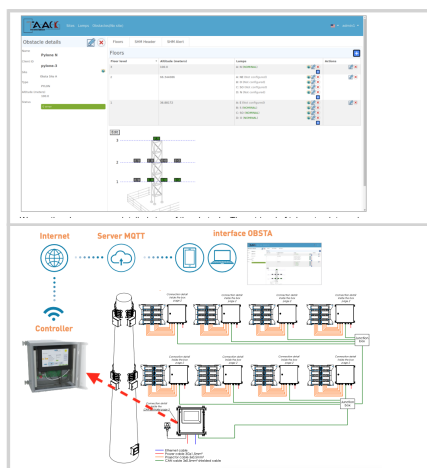

Monitoring web interface of obstruction lighting systems for Obsta customers and administrators

This service includes :

- access to our secured web interface monitoring.taack.com
- one or more controller(s) OFH-CTR-CAN P/N 114803 connected to high intensity and/or dual color medium intensity obstruction lights
- one or more OBSTALINK(s) P/N114800 connected to medium intensity and/or low intensity obstruction lights

OBSTA diagnostic

It allows to:

- Organize your sites, obstacles and lights centrally
- Overview of the status of the lamps monitored by the controllers
- Display a detailed lamp monitoring view with graphs of humidity, temperature, etc. (high and medium intensity only)
- Automatic creation and configuration of an obstacle and its lights when it is connected (high and medium intensity only)
- Storage of received telemetry data history
- setting of the of alarm thresholds

In option automatic email or SMS notification

Mechanical Characteristics

Housing material	RAL7032 Steel