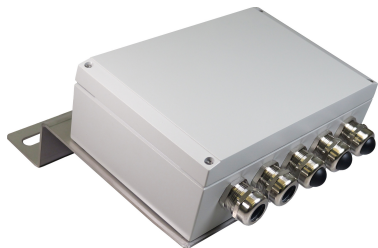

Junction box fully wired for 5 cables each with 8 wires max

- 5 x 8 terminal connections

Mechanical Characteristics	
IP degree	IP66
Dimensions	240 x 160 x 85 mm
Weight	1 kg
Cable entry diameter	10-16mm
Wire cross section	from 1 to 2,5 mm ² (long terminal)