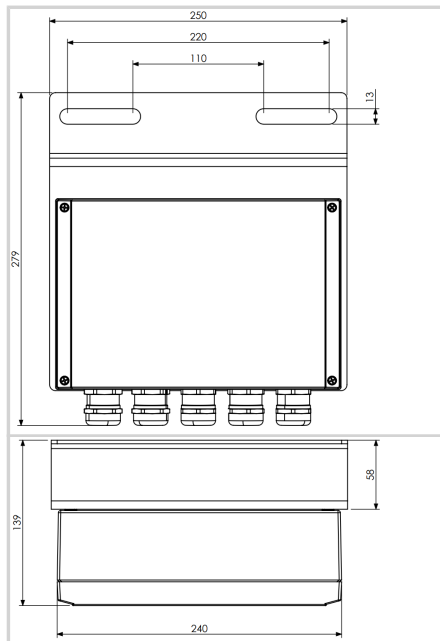

Junction box fully wired for 5 cables each with 8 wires max

- 5 x 8 terminal connections

Mechanical Characteristics	
IP degree	IP66
Dimensions	240 x 160 x 85 mm
Weight	1 kg
Cable entry diameter	10-16mm
Wire cross section	from 1 to 2,5 mm ² (long terminal)