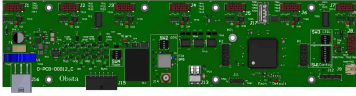

COMMAND-CARD-48VDC-8P [P/N: 113744B]

Spare part for led lights

Command card for 8 dual color OBSTA projectors

Mechanical Characteristics

Weight

0.05 kg