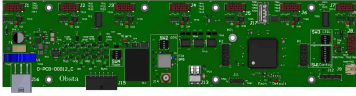

COMMAND-CARD-48VDC-8P [P/N: 113744B]

Spare part for led lights

Command card for 8 dual color OBSTA projectors

Mechanical Characteristics

Weight	0.05 kg
--------	---------