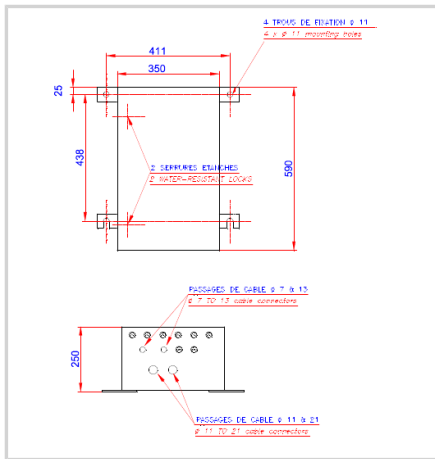

## 110VAC to 240VAC stainless power cabinet for 4 obstaflash dual color OFF-120-RW-JB

- 'Weather tight' stainless steel 316L power cabinet enclosure
- Luminous indicator for each pair of led circuit
- Test button for day and night
- Alarm dry contact "normally open" and "normally close" both available
- Master/slave configuration for synchronisation or through wireless GPS
- Surge protection included 30KA in 8/20us wave
- Possibility to connect side lights for night only operation

Electrical Characteristics	
Main voltage	48VDC (-10%; +15%)
Maximum current	8A
Mechanical Characteristics	
IP degree	IP65 in vertical position
Wiring	Entry of cable by glands nickel plated brass and connection by terminals
Operating temperature	-20/+45°C
Size of the power supply	590mm (height) x 350mm (width) x 250mm (dept)
Wire cross section	from 1 to 4 mm <sup>2</sup>