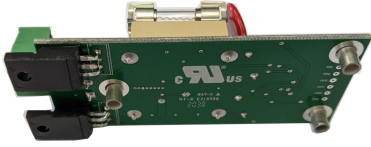

POWER CARD B 48VDC [P/N: 113741B]

Spare part for led lights

Power card

Mechanical Characteristics

Weight

0.04 kg