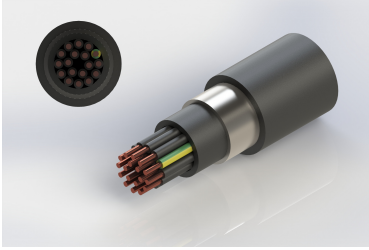

## CABLE-OFP-6P-RW [P/N: 113762SC]

*Interconnecting cable between a junction box OFP-JB-8P-RW and an obsta power supply for 6 dual color projectors*

shielded cable 18G1,5

### Mechanical Characteristics

Cable diameter	21,3mm
----------------	--------