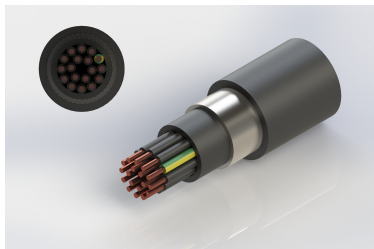

CABLE-OFP-6P-RW [P/N: 113762SC]

Interconnecting cable between a junction box OFP-JB-8P-RW and an obsta power supply for 6 dual color projectors

shielded cable 18G1,5

Mechanical Characteristics	
Cable diameter	21,3mm