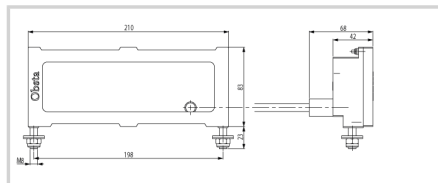

Spare part for led lights

- red and infrared projector provided with molded cable for OBSTA power supply

Option **Length of molded cable : 75 cm**

Mechanical Characteristics	
Wiring	On stripped wires