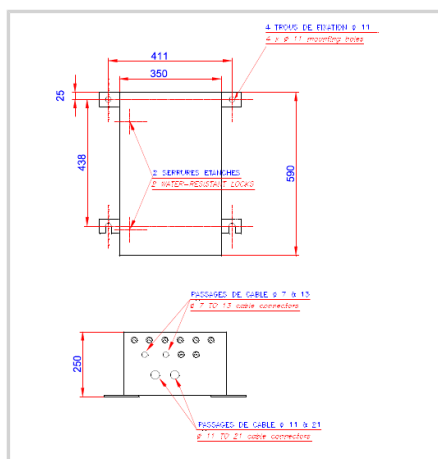

110VAC to 240VAC stainless power cabinet for 4 obstaflash dual color OFF-120-RW-JB-U

- 'Weather tight' stainless steel 316L power cabinet enclosure
- Luminous indicator for each pair of led circuit
- Test button for day and night
- Alarm dry contact "normally open" and "normally close" both available
- Master/slave configuration for synchronisation or through wireless GPS
- Surge protection included 30KA in 8/20us wave
- Possibility to connect side lights for night only operation

Electrical Characteristics	
Main voltage	110VAC to 240VAC +/-10% 50/60Hz
Mechanical Characteristics	
IP degree	IP65 in vertical position
Wiring	Entry of cable by glands nickel plated brass and connection by terminals
Operating temperature	-20/+45°C
Size of the power supply	590mm (height) x 350mm (width) x 250mm (dept)
Wire cross section	from 1 to 4 mm ²