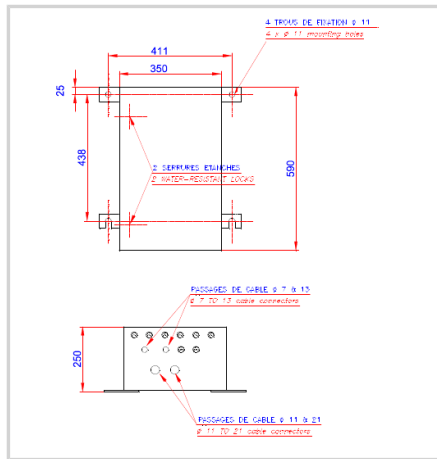

110VAC to 240VAC stainless power cabinet for 4 obstaflash dual color OFF-120-RW-JB-U

- 'Weather tight' stainless steel 316L power cabinet enclosure
- Luminous indicator for each pair of led circuit
- Test button for day and night
- Alarm dry contact "normally open" and "normally close" both available
- Master/slave configuration for synchronisation or through wireless GPS
- Surge protection included 30KA in 8/20us wave
- Possibility to connect side lights for night only operation

Electrical Characteristics	
Main voltage	110VAC to 240VAC +/-10% 50/60Hz
Mechanical Characteristics	
IP degree	IP65 in vertical position
Wiring	Entry of cable by glands nickel plated brass and connection by terminals
Operating temperature	-20/+45°C
Size of the power supply	590mm (height) x 350mm (width) x 250mm (dept)
Wire cross section	from 1 to 4 mm ²