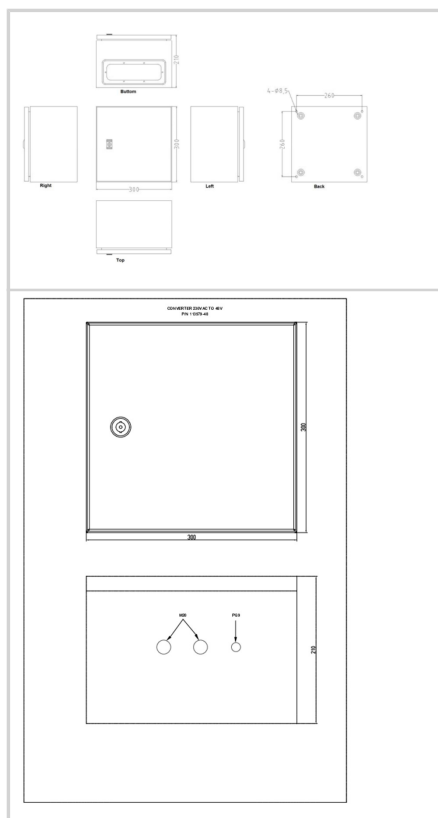

Spare part for led lights

- 120 to 240Vac external power supply for OFI360-RW-048-G

Mechanical Characteristics	
IP degree	IP66
Weight	12kg
Size of the power supply	300 x 300 x 210mm
Wire cross section	Up to 2.5mm ²
Cable gland	2 x M20 8-13mm 1 x PG9 4-9.5mm