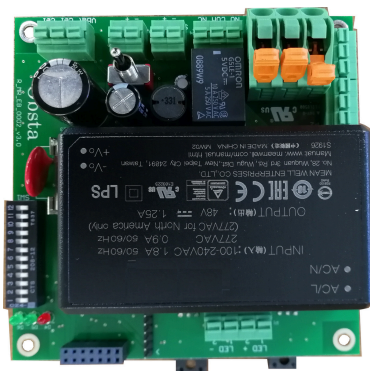

Spare part for led lights

Power card for OFC

Mechanical Characteristics

Weight	0.343 kg
--------	----------