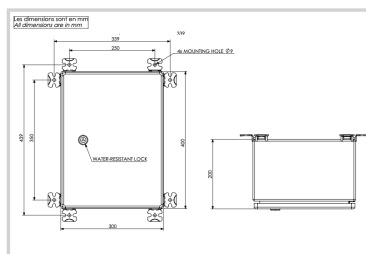

110VAC to 240VAC stainless power cabinet for 3 obstaf flash dual color OFF-120-RW-JB

- 'Weather tight' stainless steel 316L power cabinet enclosure
- Luminous indicator for each pair of led circuit
- Test button for day and night
- Alarm dry contact "normally open" and "normally close" both available
- Master/slave configuration for synchronisation or through wireless GPS
- Surge protection included 30KA in 8/20us wave
- Possibility to connect side lights for night only operation

Electrical Characteristics	
Main voltage	110VAC to 240VAC +/-10% 50/60Hz
Mechanical Characteristics	
IP degree	IP65 in vertical position
Wiring	Entry of cable by glands nickel plated brass and connection by terminals
Operating temperature	-20/+45°C
Weight	14 kg
Size of the power supply	590mm (height) x 350mm (width) x 250mm (dept)
Wire cross section	from 1 to 4 mm ²