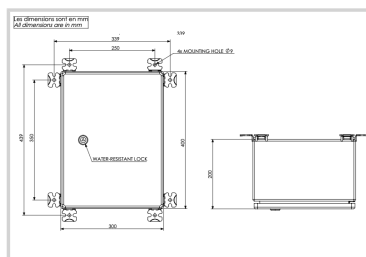

## 110VAC to 240VAC stainless power cabinet for 3 obstaf flash dual color OFF-120-RW-JB

- 'Weather tight' stainless steel 316L power cabinet enclosure
- Luminous indicator for each pair of led circuit
- Test button for day and night
- Alarm dry contact "normally open" and "normally close" both available
- Master/slave configuration for synchronisation or through wireless GPS
- Surge protection included 30KA in 8/20us wave
- Possibility to connect side lights for night only operation

Electrical Characteristics	
Main voltage	110VAC to 240VAC +/-10% 50/60Hz
Mechanical Characteristics	
IP degree	IP65 in vertical position
Wiring	Entry of cable by glands nickel plated brass and connection by terminals
Operating temperature	-20/+45°C
Weight	14 kg
Size of the power supply	590mm (height) x 350mm (width) x 250mm (dept)
Wire cross section	from 1 to 4 mm <sup>2</sup>