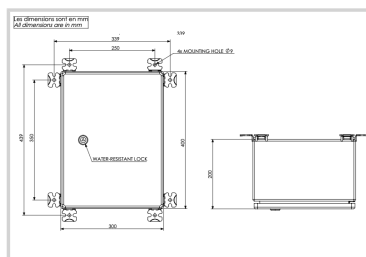

110VAC to 240VAC stainless power cabinet for 2 dual color or white /white OBSTAFLASH 48VDC P/N113792 or P/N113791

- 'Weather tight' stainless steel 316L power cabinet enclosure
- Test button for day and night
- Alarm dry contact NC and NO
- Master/slave configuration for multiple lights synchronisation
- to be used with photocell 48Vdc P/N100755
- in option low intensity lights NAVILITE 48Vdc for night only operation,
- wireless gps synchronisation P/N113746

Electrical Characteristics	
Main voltage	230VAC +/-10%
Mechanical Characteristics	
IP degree	IP65 in vertical position
Wiring	Connection by terminals
Operating temperature	-20/+45°C
Weight	85kg
Weight	85kg
Size of the power supply	400mm (height) x 300mm (width) x 200mm (dept)
Wire cross section	from 1 to 4 mm ²