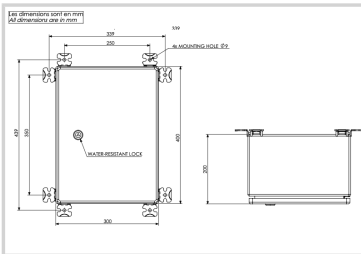

110VAC to 240VAC stainless power cabinet for 2 dual color or white /white OBSTAFLASH 48VDC P/N113792 or P/N113791

- 'Weather tight' stainless steel 316L power cabinet enclosure
- Test button for day and night
- Alarm dry contact NC and NO
- Master/slave configuration for multiple lights synchronisation
- to be used with photocell 48Vdc P/N100755
- in option low intensity lights NAVILITE 48Vdc for night only operation,
- wireless gps synchronisation P/N113746

Electrical Characteristics	
Main voltage	230VAC +/-10%
Mechanical Characteristics	
IP degree	IP65 in vertical position
Wiring	Connection by terminals
Operating temperature	-20/+45°C
Weight	85kg
Weight	85kg
Size of the power supply	400mm (height) x 300mm (width) x 200mm (dept)
Wire cross section	from 1 to 4 mm ²