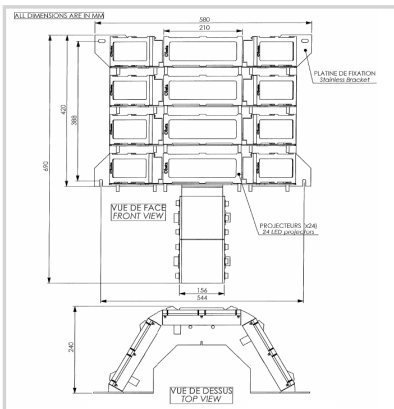

## Spare part for led lights

High intensity flashhead 180° with 4 levels of projectors OFF-120-RW-2L code 113747L2 (molded junction box OFF-JB-6P-RW-L P/N 113748 in option)

Option **length of cable : 2 meters**

### Mechanical Characteristics

Wiring	Connectors L
Weight	27 kg