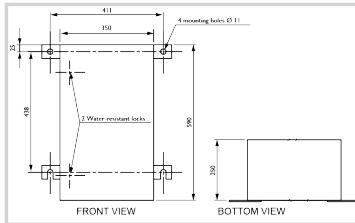

110VAC to 240VAC stainless power cabinet for 4 dual color or white /white OBSTAFLASH 48VDC P/N113792 or P/N113791

- 'Weather tight' stainless steel 316L power cabinet enclosure
- Test button for day and night
- Alarm dry contact NC and NO
- Master/slave configuration for multiple lights synchronisation
- to be used with photocell 48Vdc
- in option low intensity lights NAVILITE 48Vdc for night only operation,
- wireless gps synchronisation P/N113746

Electrical Characteristics

Main voltage	110VAC to 240VAC +/-10% 50/60Hz
--------------	---------------------------------

Mechanical Characteristics

IP degree	IP65 in vertical position
Operating temperature	-20/+45°C
Weight	10 kg
Size of the power supply	400mm (height) x 300mm (width) x 200mm (dept)
Wire cross section	from 1 to 4 mm ²