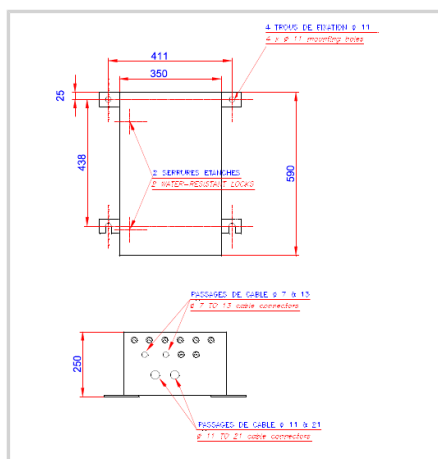

110VAC to 240VAC stainless power cabinet for 4 obstaf flash dual color OFF-120-RW-JB

- 'Weather tight' stainless steel 316L power cabinet enclosure
- Luminous indicator for each pair of led circuit
- Test button for day and night
- Alarm dry contact "normally open" and "normally close" both available
- Master/slave configuration for synchronisation or through wireless GPS
- Surge protection included 30KA in 8/20us wave
- Possibility to connect side lights for night only operation

Electrical Characteristics	
Main voltage	110VAC to 240VAC +/-10% 50/60Hz
Mechanical Characteristics	
IP degree	IP65 in vertical position
Wiring	Entry of cable by glands nickel plated brass and connection by terminals
Operating temperature	-20/+45°C
Weight	10 kg
Size of the power supply	590mm (height) x 350mm (width) x 250mm (dept)
Wire cross section	from 1 to 4 mm ²