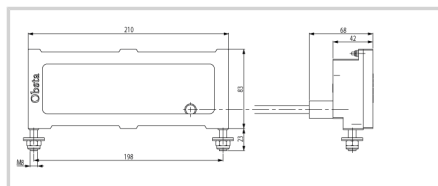

## Spare part for led lights

- red only color projector provided with molded cable for OBSTA power supply

Option **length of cable : 10 meters**

Mechanical Characteristics	
Wiring	On stripped wires
Weight	2 kg