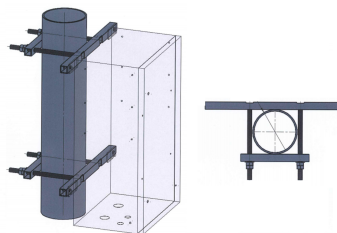

*Spare part for led lights*

- Stainless bracket (2 sets for one cabinet) for tube diameter 150mm max for any obsta cabinet