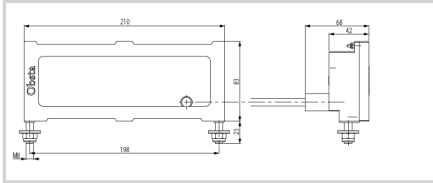

Spare part for led lights

- ICAO dual color projector provided with molded cable for OBSTA power supply

Option **length of cable : 10 meters**

Mechanical Characteristics

Wiring	Connectors L
Weight	2 kg