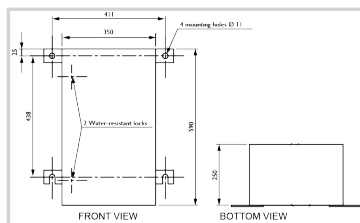

Electrical Characteristics	
Main voltage	230VAC +/-10%
Mechanical Characteristics	
IP degree	IP65 in vertical position
Wiring	Connection by terminals
Operating temperature	-20/+45°C
Weight	85kg
Size of the power supply	800mm(height)x600mm(width)x250mm(depth)
Wire cross section	from 1 to 4 mm <sup>2</sup>