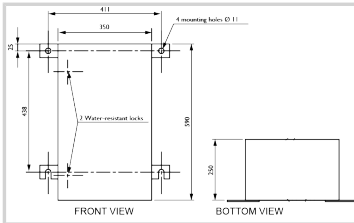

Electrical Characteristics	
Main voltage	230VAC +/-10%
Mechanical Characteristics	
IP degree	IP65 in vertical position
Wiring	Connection by terminals
Operating temperature	-20/+45°C
Weight	85kg
Size of the power supply	800mm(height)x600mm(width)x250mm(depth)
Wire cross section	from 1 to 4 mm ²