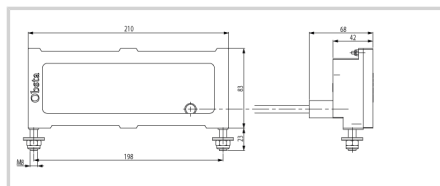

## Spare part for led lights

- ICAO dual color projector provided with molded cable for OBSTA power supply

Option **length of cable : 2 meters**

Mechanical Characteristics	
Wiring	Connectors Belgin
Weight	1.34 kg