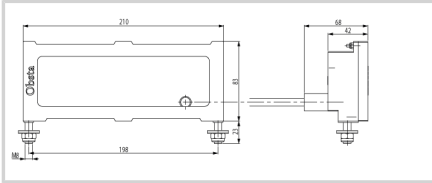

Spare part for led lights

- ICAO dual color projector provided with molded cable for OBSTA power supply

Option **length of cable : 2 meters**

Mechanical Characteristics

Wiring	Connectors Belgin
Weight	1.34 kg