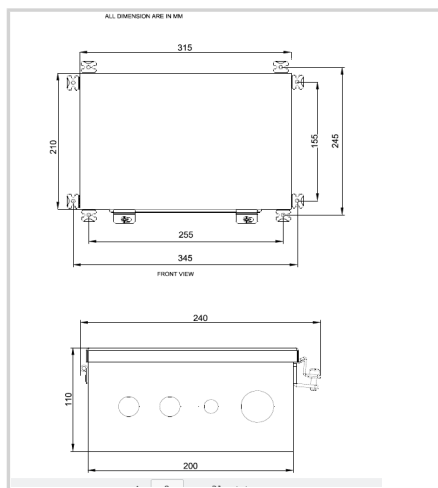

**48Vdc stainless power cabinet for one obstaflash P/N113736 (or 6 red projectors with junction box P/N113753)**

- 'Weather tight' stainless steel 316L power cabinet enclosure
- Luminous indicator for each pair of led circuit
- Test button for day and night
- Alarm dry contact "normally open" and "normally close" both available
- Master/slave configuration for synchronisation or through wireless GPS
- Surge protection included 30KA in 8/20us wave
- Possibility to connect side lights for night only operation

Electrical Characteristics	
Main voltage	48VDC ± 10%
Mechanical Characteristics	
IP degree	IP65 in vertical position
Operating temperature	-20/+45°C
Weight	10 kg
Size of the power supply	400mm (height) x 300mm (width) x 200mm (dept)
Wire cross section	from 1 to 4 mm <sup>2</sup>