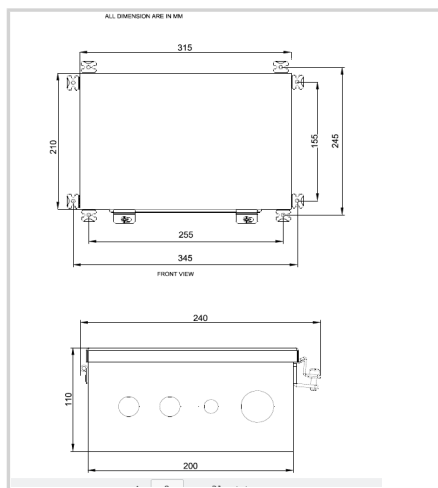

48Vdc stainless power cabinet for one obstaflash P/N113736 (or 6 red projectors with junction box P/N113753)

- 'Weather tight' stainless steel 316L power cabinet enclosure
- Luminous indicator for each pair of led circuit
- Test button for day and night
- Alarm dry contact "normally open" and "normally close" both available
- Master/slave configuration for synchronisation or through wireless GPS
- Surge protection included 30KA in 8/20us wave
- Possibility to connect side lights for night only operation

Electrical Characteristics	
Main voltage	48VDC ± 10%
Mechanical Characteristics	
IP degree	IP65 in vertical position
Operating temperature	-20/+45°C
Weight	10 kg
Size of the power supply	400mm (height) x 300mm (width) x 200mm (dept)
Wire cross section	from 1 to 4 mm ²