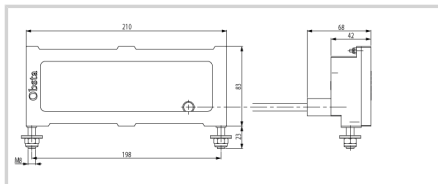

## Spare part for led lights

- ICAO dual color projector provided with molded cable for OBSTA power supply

Option **length of cable : 2 meters**

### Mechanical Characteristics

Wiring	Connectors L
Weight	1.2 kg