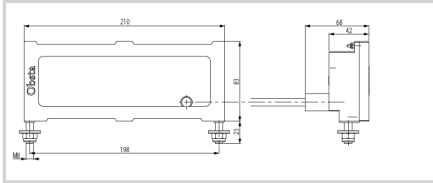

Spare part for led lights

- ICAO dual color projector provided with molded cable for OBSTA power supply

Option **length of cable : 2 meters**

Mechanical Characteristics

Wiring	Connectors L
Weight	1.2 kg