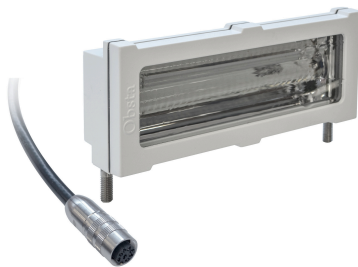

## Spare part for led lights

- ICAO dual color projector provided with molded cable for OBSTA power supply

Option **length of cable : 2 meters**

### Mechanical Characteristics

Wiring	Connectors L
Weight	1.2 kg