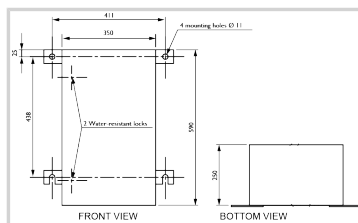

Electrical Characteristics	
Main voltage	230VAC +/-10%
Mechanical Characteristics	
IP degree	IP65 in vertical position
Wiring	Entry of cable by glands nickel plated brass and connection by terminals
Operating temperature	-20/+45°C
Weight	43 kg
Size of the power supply	590mm (height) x 350mm (width) x 250mm (dept)
Wire cross section	from 1 to 4 mm <sup>2</sup>