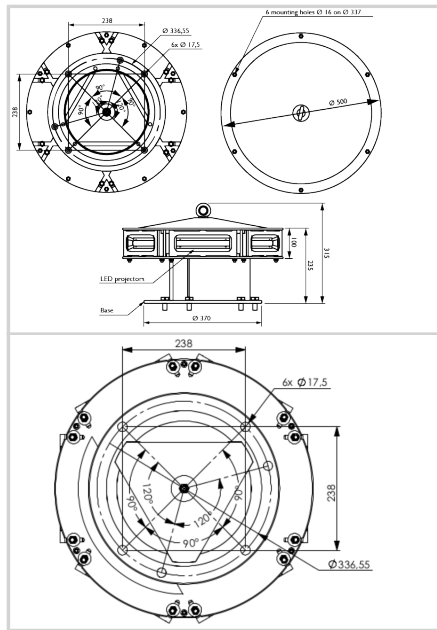

- 6 led projectors P/N113761
- a junction box P/N113748 to be used with interconnecting cable P/N113762

This flashhead must be powered through an external obsta power supply

Patents:

EP 1966535B1 & US 7816843

Mechanical Characteristics	
Operating temperature	-40/+55°C
Weight	14kg
Size of the light	315mm (height) x 500mm (diameter)
Attachment	6 mounting holes dia.16mm, dia.337mm circle (FAA standard)

Photometric Characteristics	
Color day/twilight time	white
Color night time	Red or white
Vertical beam spread	>3°
Horizontal beam spread	360°