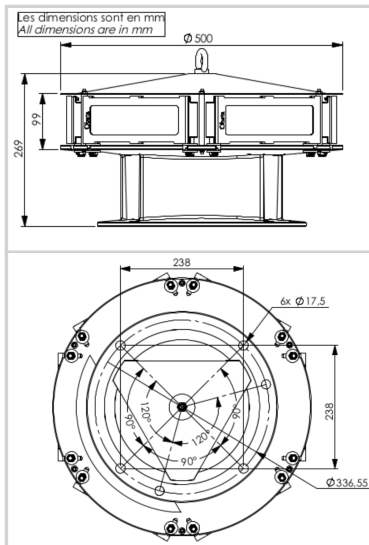

- 6 led projectors P/N113761
- a junction box P/N113748 to be used with interconnecting cable P/N113762

This flashhead must be powered through an external obsta power supply

Patents:

EP 1966535B1 & US 7816843

Mechanical Characteristics	
Operating temperature	-40/+55°C
Weight	14kg
Size of the light	315mm (height) x 500mm (diameter)
Attachment	6 mounting holes dia.16mm, dia.337mm circle (FAA standard)
Photometric Characteristics	
Color day/twilight time	white
Color night time	Red or white
Vertical beam spread	>3°
Horizontal beam spread	360°