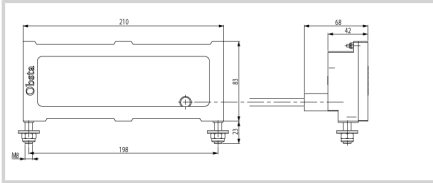

Spare part for led lights

- ICAO dual color projector provided with molded cable for OBSTA power supply

Option **Length of molded cable : 75 cm**

Mechanical Characteristics

Wiring	Connectors L
Weight	1.34 kg