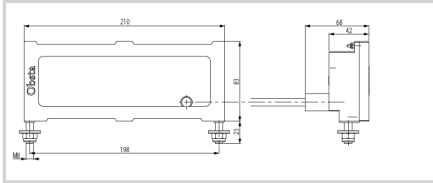

Spare part for led lights

- ICAO dual color projector provided with molded cable for OBSTA power supply

Option **Length of molded cable : 75 cm**

Mechanical Characteristics

Wiring	Connectors L
Weight	1.34 kg