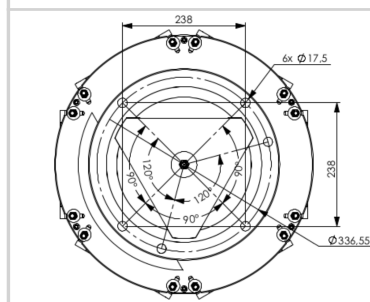

### Mechanical Characteristics

Operating temperature	-40/+55°C
Weight	5 kg
Size of the light	315mm (height) x 500mm (diameter)
<b>Photometric Characteristics</b>	
Effective light output night mode at 0° on site	2000cd (red) with IR
Color night time	Red
Horizontal beam spread	360°
<b>Standards</b>	
Standards compliance	ICAO annex 14 chapter 6, FAA (AC 150/5345-43H), EASA, DGAC, CAA (CAP 168)