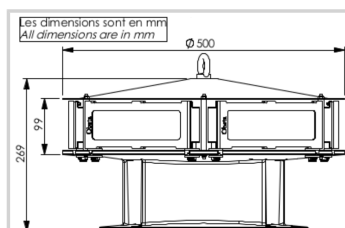

Flashhead

- 6 led projectors coming with molded cable
- 1 junction box
- Support for the 6 projectors and the junction box

This flashhead must be powered through obsta power cabinet.

- Patents:
- 110-240Vac power cabinet P/N113727 (for 1 up to 6 flashheads)
  - 48Vdc power cabinet P/N113755 (for 1 up to 6 flashheads)

### Mechanical Characteristics

Operating temperature	-40/+55°C
Weight	5 kg
Size of the light	315mm (height) x 500mm (diameter)
<b>Photometric Characteristics</b>	
Effective light output night mode at 0° on site	2000cd (red) with IR
Color night time	Red
Horizontal beam spread	360°
<b>Standards</b>	
Standards compliance	ICAO annex 14 chapter 6, FAA (AC 150/5345-43H), EASA, DGAC, CAA (CAP 168)