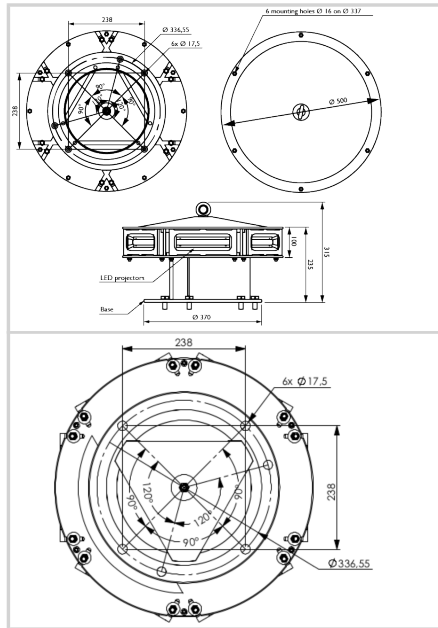

**Red OBSTAFLASH medium intensity flashhead including 6 red led projectors and a junction box to be used with the external obsta power cabinet. The complete product P/N113724 (flashhead P /N113736 + power supply P/N113727) is compliant with ICAO medium intensity type B or C and certified with FAA L-864**

Flashhead

- 6 led projectors coming with molded cable
- 1 junction box
- Support for the 6 projectors and the junction box

This flashhead must be powered through obsta power cabinet.

- Patents:
- 110-240Vac power cabinet P/N113727 (for 1 up to 6 flashheads)
  - 48Vdc power cabinet P/N113755 (for 1 up to 6 flashheads)

EP 1966535B1 & US 7816843

Mechanical Characteristics	
Operating temperature	-40/+55°C
Weight	5 kg
Size of the light	315mm (height) x 500mm (diameter)
Photometric Characteristics	
Effective light output night mode at 0° on site	2000cd (red) with IR
Color night time	Red
Horizontal beam spread	360°
Standards	
Standards compliance	ICAO annex 14 chapter 6, FAA (AC 150/5345-43H), EASA, DGAC, CAA (CAP 168)