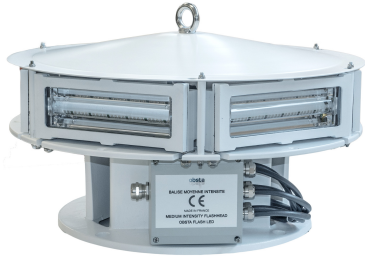

**Red OBSTAFLASH medium intensity flashhead including 6 red led projectors and a junction box to be used with the external obsta power cabinet. The complete product P/N113724 (flashhead P /N113736 + power supply P/N113727) is compliant with ICAO medium intensity type B or C and certified with FAA L-864**

Flashhead

- 6 led projectors coming with molded cable
- 1 junction box
- Support for the 6 projectors and the junction box

This flashhead must be powered through obsta power cabinet.

- Patents:
- 110-240Vac power cabinet P/N113727 (for 1 up to 6 flashheads)
  - 48Vdc power cabinet P/N113755 (for 1 up to 6 flashheads)

EP 1966535B1 & US 7816843

Mechanical Characteristics	
Operating temperature	-40/+55°C
Weight	5 kg
Size of the light	315mm (height) x 500mm (diameter)
Photometric Characteristics	
Effective light output night mode at 0° on site	2000cd (red) with IR
Color night time	Red
Horizontal beam spread	360°
Standards	
Standards compliance	ICAO annex 14 chapter 6, FAA (AC 150/5345-43H), EASA, DGAC, CAA (CAP 168)