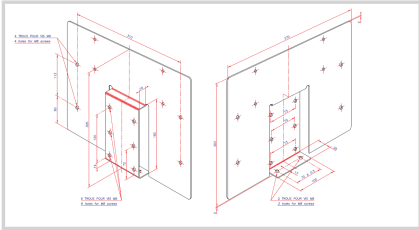

STAINLESS BRACKET 2 OBSTA STI/HISTI & JUNCTION BOX [P/N: 113124]

of OBSTA STI with junction box

- Stainless support thickness 3mm for 1 or 2 OBSTA HI STI or OBSTA STI including a junction box part number 113140, 113141 or 113145

Mechanical Characteristics	
Attachment	2 mounting holes for M8 screws