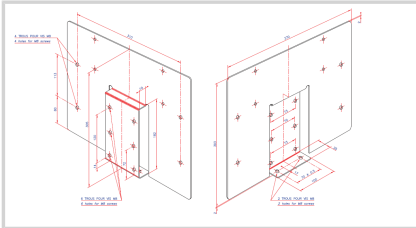

STAINLESS BRACKET 2 OBSTA STI/HISTI & JUNCTION BOX [P/N: 113124]

of OBSTA STI with junction box

- Stainless support thickness 3mm for 1 or 2 OBSTA HI STI or OBSTA STI including a junction box part number 113140, 113141 or 113145

Mechanical Characteristics

Attachment

2 mounting holes for M8 screws