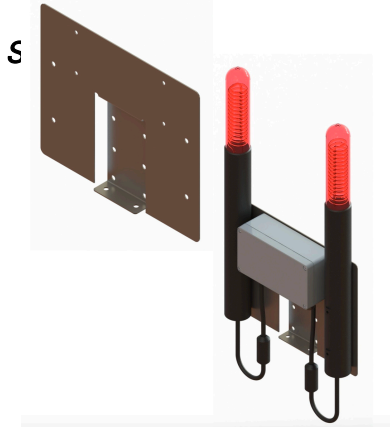

STAINLESS BRACKET 2 OBSTA STI/HISTI & JUNCTION BOX [P/N: 113124]

of OBSTA STI with junction box

- Stainless support thickness 3mm for 1 or 2 OBSTA HI STI or OBSTA STI including a junction box part number 113140, 113141 or 113145

Mechanical Characteristics

Attachment

2 mounting holes for M8 screws