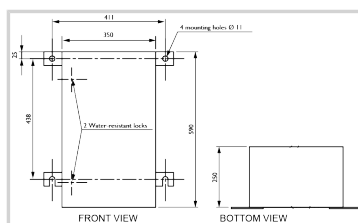

Electrical Characteristics	
Main voltage	230VAC +/-10%
Mechanical Characteristics	
IP degree	IP65 in vertical position
Wiring	Entry of cable by glands nickel plated brass and connection by terminals
Operating temperature	-20/+45°C
Weight	43 kg
Size of the power supply	590mm (height) x 350mm (width) x 250mm (dept)
Wire cross section	from 1 to 4 mm ²